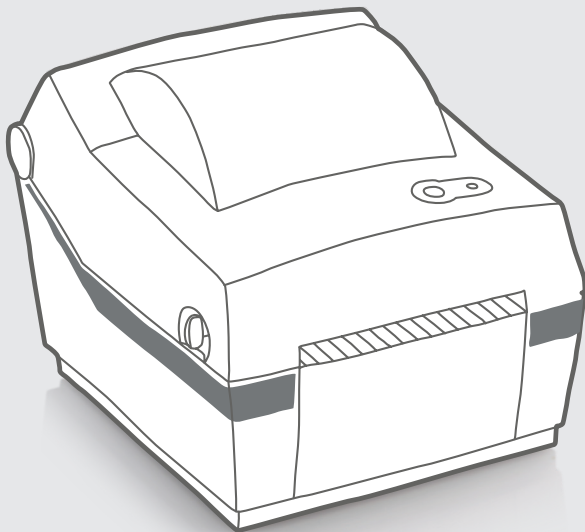

SRP-E770III

4 inch Direct Thermal
Desktop Label Printer

Logistics

Ticketing

Stadium
& Arenas

Healthcare

Economic and Compact

Basic Functions

- Printing speed up to 5 ips (127 mm/s)
- Fast data processing speed for various types of label
- The SRP-E770III is fully compatible with market-leading programming languages; SLCS, BPL-Z™, BPL-E™
- Smart switch programming language without setting the mode

User-Friendly Design

- Standard Interface : USB
  Optional Interface : USB + Serial
  USB + Ethernet
- Compatible with label design software; BIXOLON's Label Artist™, Seagull's BarTender® and BarTender® UltraLite for BIXOLON
- Easy media loading with adjustable media width guide and folder
- Optional Peeler
- Various mode set ups via button confirmed by visual LED