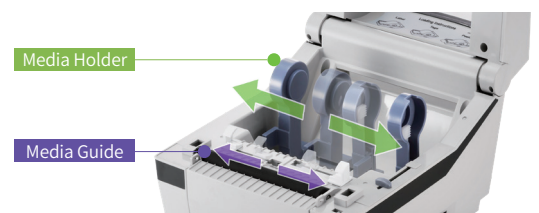

SRP-E770III

4 inch Direct Thermal
Desktop Label Printer

Logistics

Ticketing

Stadium
& Arenas

Healthcare

Economic and Compact

Basic Functions

- Printing speed up to 5 ips (127 mm/s)
- Fast data processing speed for various types of label
- The SRP-E770III is fully compatible with market-leading programming languages; SLCS, BPL-Z™, BPL-E™
- Smart switch programming language without setting the mode

User-Friendly Design

- Standard Interface : USB
  Optional Interface : USB + Serial
  USB + Ethernet
- Compatible with label design software; BIXOLON's Label Artist™, Seagull's BarTender® and BarTender® UltraLite for BIXOLON
- Easy media loading with adjustable media width guide and folder
- Optional Peeler
- Various mode set ups via button confirmed by visual LED